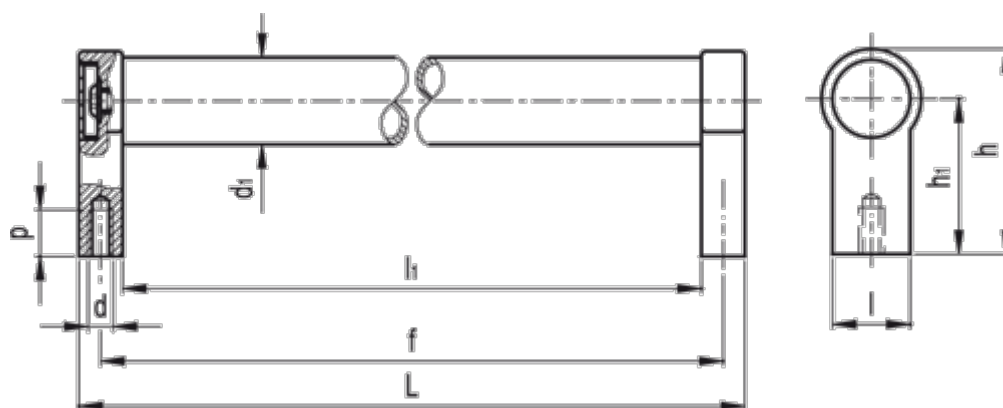

Data Sheet

Article number: 20568280500

Description: E+G Tubular handle GN333.1-28-500-A-SW
A Mounting from back

Measures

$d = M8$

$d_1 = 28$

$f = 500$

$h = 66$

$h_1 = 50$

$L = 514$

$l_1 = 486$

$p = 14$